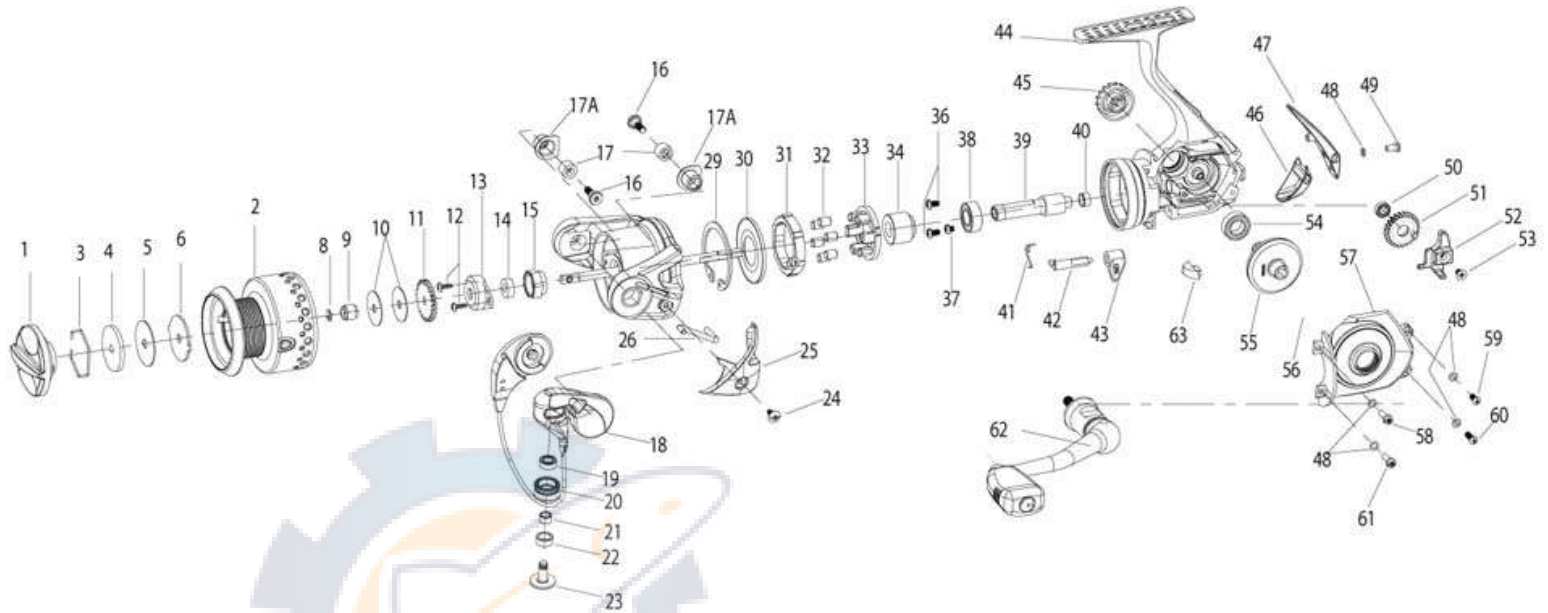

# Catalyst PTi-A Parts Diagram - CT10PTi-A / CT20PTi-A

KEY #	DESCRIPTION	Catalyst 10	Catalyst 20
1	Drag Knob Assembly	RK332-03	SK332-03
2	Spool	RK021-01	SK021-01
3	Drag Retainer	RQ038-01	RQ038-01
4	Drag Washer "D"	SQ080-01	SQ080-01
5	Drag Washer "B"	RQ033-01	RQ033-01
6	Drag Washer "A"	RQ081-01	RQ081-01
7	Drag Washer "C"	N/A	N/A
8	Retainer Clip	TK034-01	TK034-01
9	Spool Sleeve	RK121-01	SK121-01
9A	Spool Bearing	N/A	N/A
10	Spool Adjust Washer	RK030-01	RK030-01
11	Click Gear	RQ037-01	RQ037-01
12	Rotor Nut Lock Screw	RQ094-01	RQ094-01
13	Rotor Nut Cover	RK214-01	SK214-01
14	Main Shaft Bushing	SK213-01	SK213-01
15	Rotor Nut	SK006-01	SK006-01
16	Bail Pivot Screw	TK111-01	TK111-01
17	Bail Pivot Bushing	TK109-01	TK109-01
17A	Bail Pivot Insert	TK112-01	TK112-01
18	Bail Assembly	SK347-01	SK347-01
19	Line Roller Bearing	GH202-01	GH202-01
20	Line Roller	RK004-01	TK004-01
21	Line Roller Sleeve	TK114-01	TK114-01
22	Line Roller Bushing	TK104-01	TK104-01
23	Line Roller Screw	RK108-01	TK108-01
24	Arm Lever Cover Screw	GU077-01	GU077-01
25	Arm Lever Cover	RK087-02	SK087-02
26	Kick Lever	RK019-01	SK019-01
27	Rotor Sub-Assembly	RK209-02	SK209-02
28	Main Shaft	RQ015-01	RQ015-01
29	Clutch Retaining Ring	RK060-01	TK060-01
30	Clutch Seal Plate	RK166-01	TK166-01
31	Clutch Lock Ring	RK063-01	TK063-01